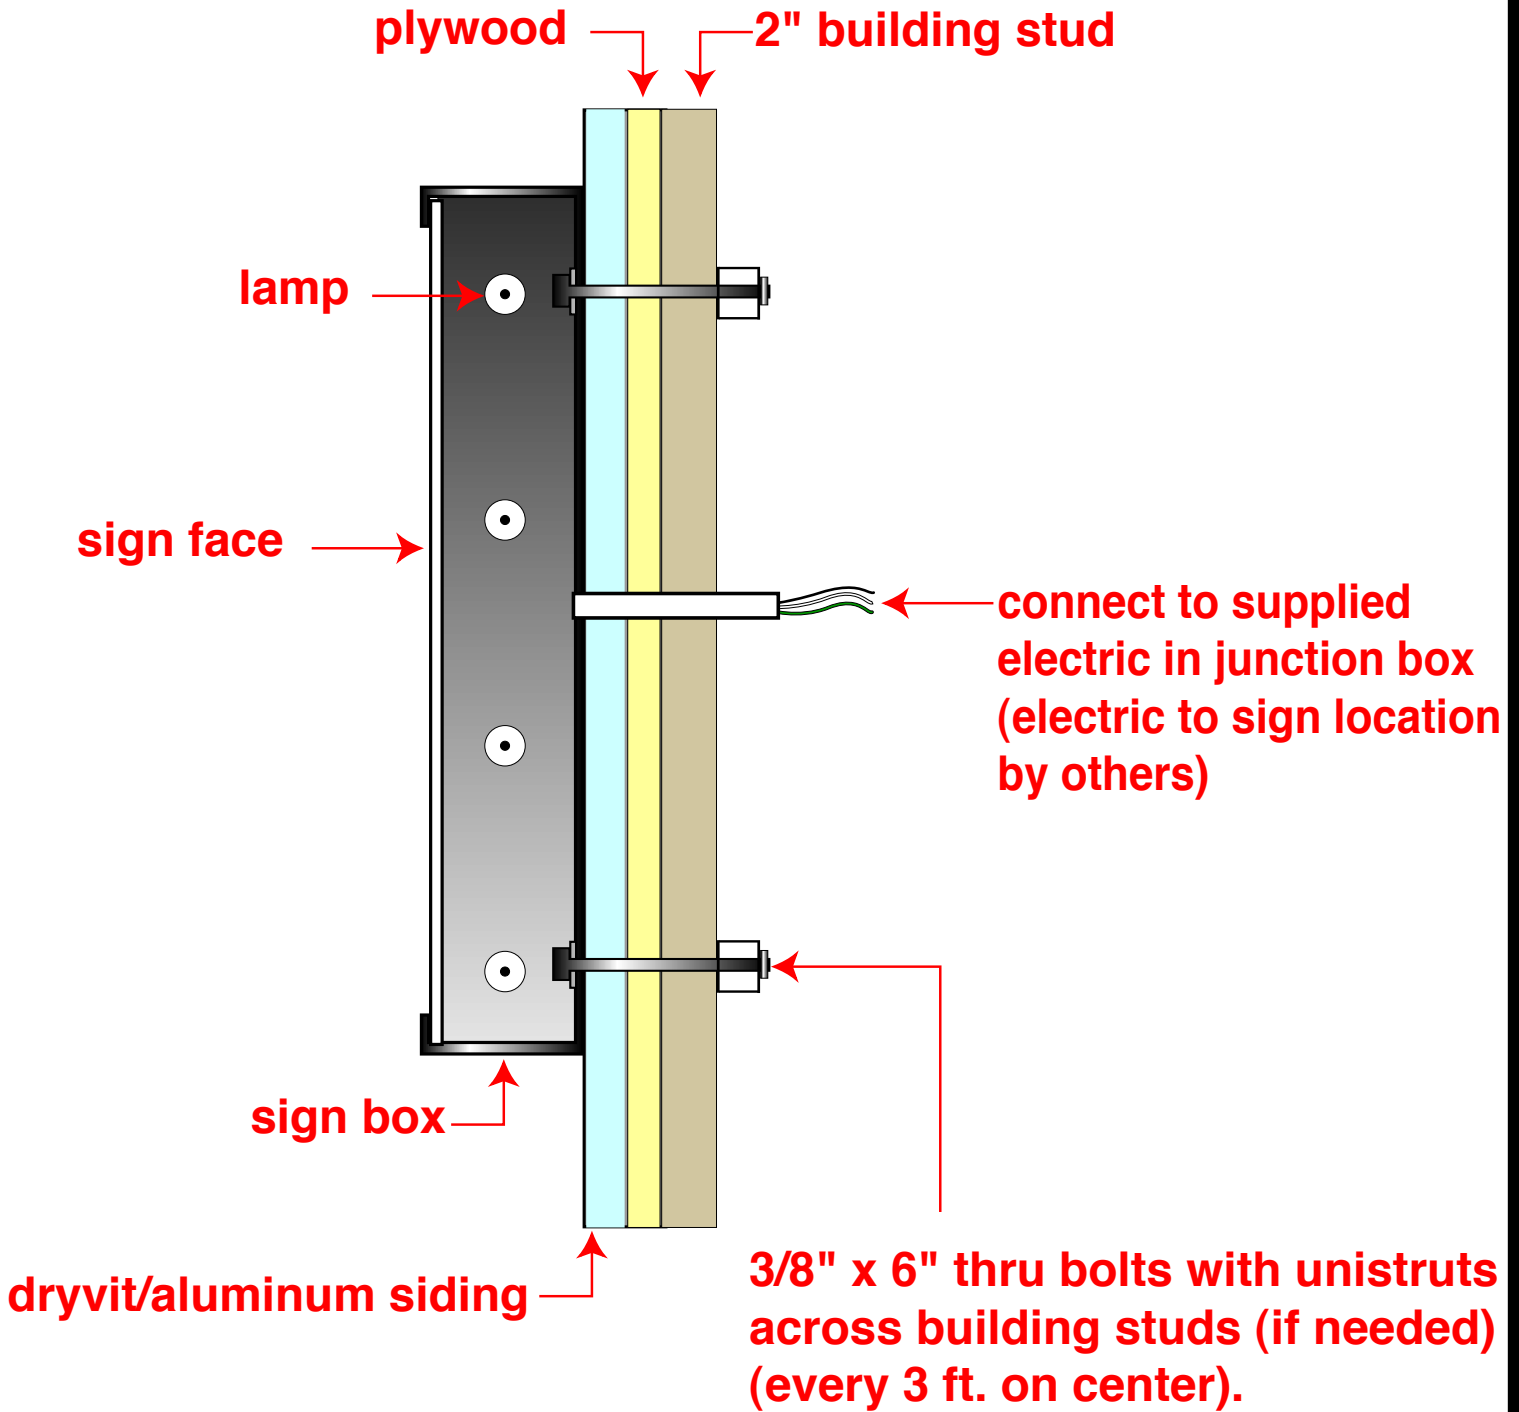

Outdoor Sign Cabinet - Install - Thru Bolt

*all components UL listed and to comply with NEC 600

SIGN
Dynamics
from corporate to crazy