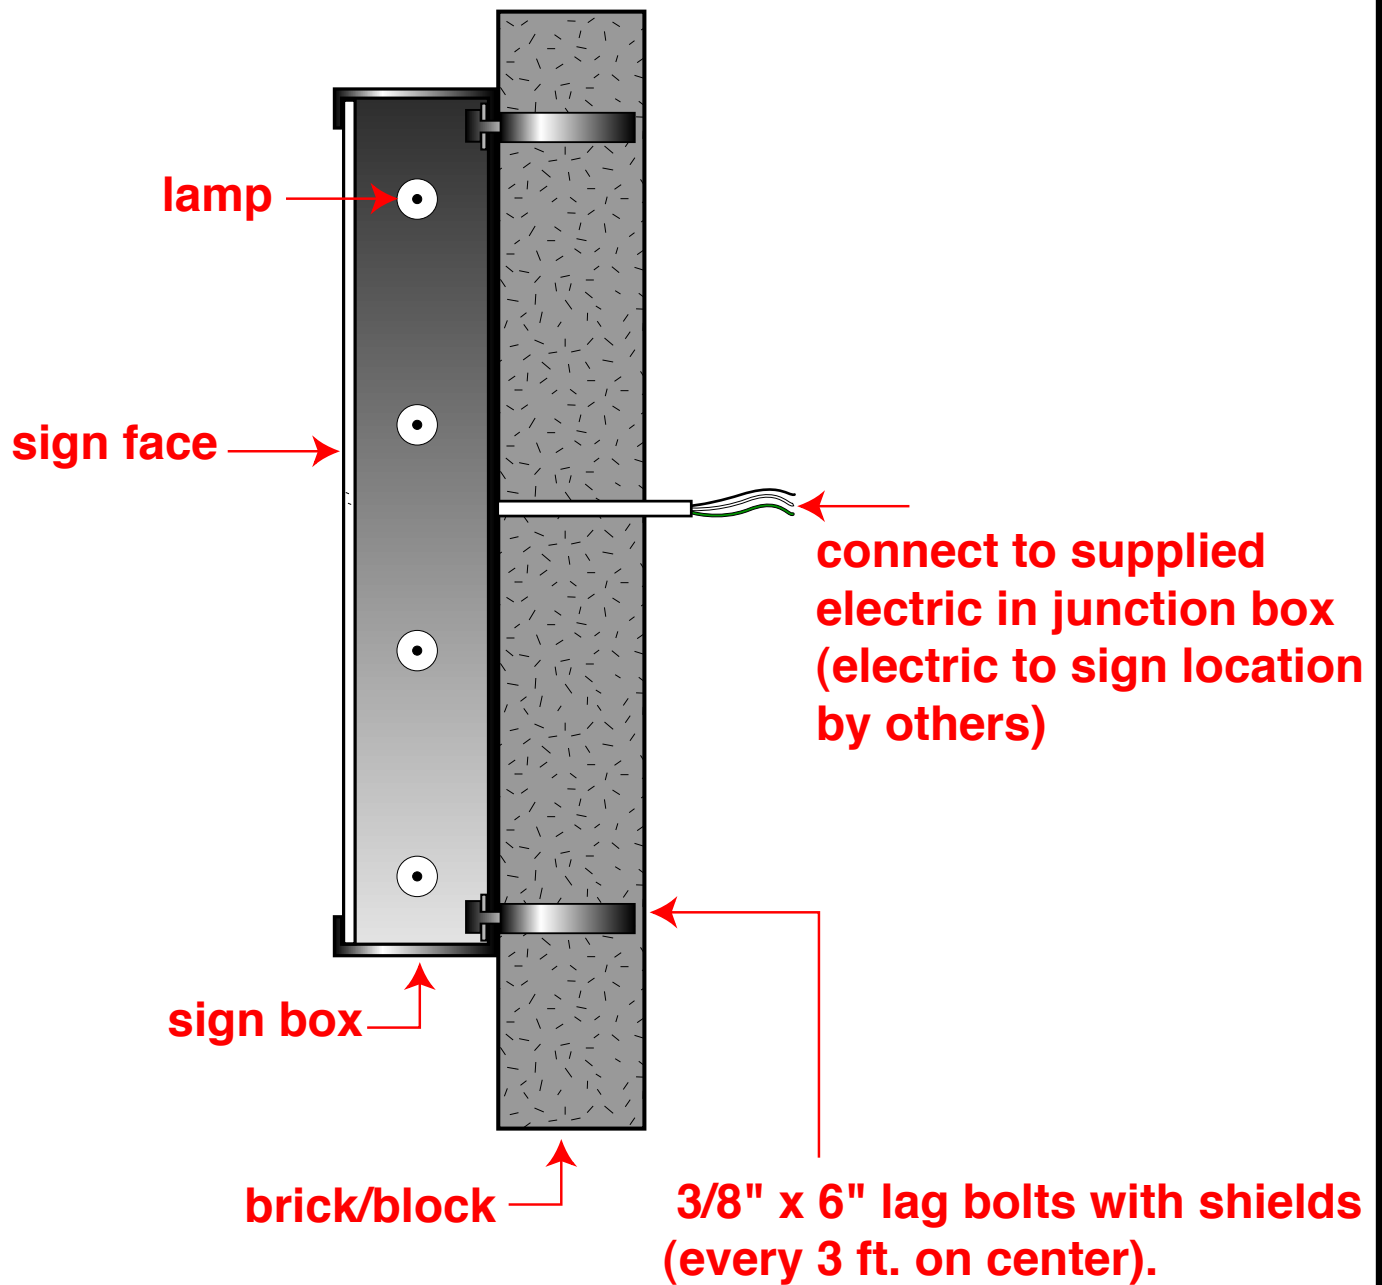

# Outdoor Sign Cabinet - Install - Lag Bolt

\*all components UL listed and to comply with NEC 600

**SIGN**  
**Dynamics**  
from corporate to crazy